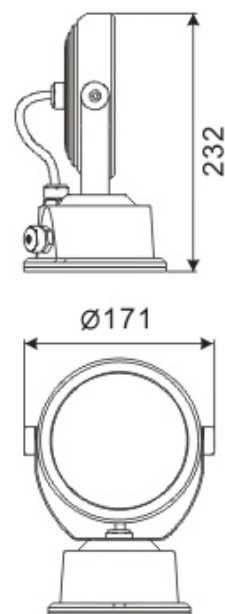

LED Wall Wash Lighting – LR-WW0106

Model No.	LR-WW0106
LED Type	CREE XP
LED Q'TY.	15
Beam Angle	15°/30°/45°
Minimum luminous flux(lm)	1350
Voltage	120-240V
LED Watt	15W
Environmental Temperature	- 20°C-60°C
Environmental Humidity	0%-95%
Safety Class	I
Safety Type	IP65
Material	Aluminium
Driver	Included